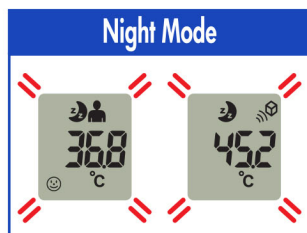

JTMI-603M NON CONTACT FOREHEAD THERMOMETER

Measuring range:

Human Body: 10°C~50°C (50°F~122°F)

Object : 0°C~100°C (32.0°F~212.0°F)

Measuring accuracy:

Human Body: 36°C~39°C (96.8°F~102.2°F); ±0.2°C
outside of range: ±0.3°C

Object : ≤ 20°C: ± 1°C

> 20°C: ± 5%

Temperature unit: °C and °F selection

Measuring distance: 0.5 ~ 3 cm

Memory: 30 measurements

Operating environment:

16°C~40°C (60.8°F~104°F)

with relative humidity up to 85% (non condensing)

Storage/ Transportation environment:

-20°C~+50°C (-4°F~+122°F)

with relative humidity up to 85% (non condensing)

Display resolution: 0.1°C or °F

Power supply: 2 x 1.5V AAA size alkaline batteries

Weight : approx. 80g (without battery)

Dimensions :

approx. 123.0mm × 50.5mm × 49.0mm (L x W x H)

Adult / Child

Authorised Distributor: