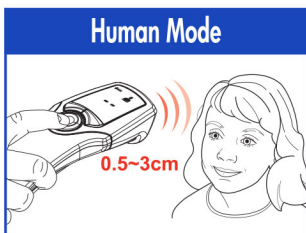

JTMI-603M NON CONTACT FOREHEAD THERMOMETER

Measuring range:

Human Body: 10°C~50°C (50°F~122°F)

Object : 0°C~100°C (32.0°F~212.0°F)

Measuring accuracy:

Human Body: 36°C~39°C (96.8°F~102.2°F); ±0.2°C
outside of range: ±0.3°C