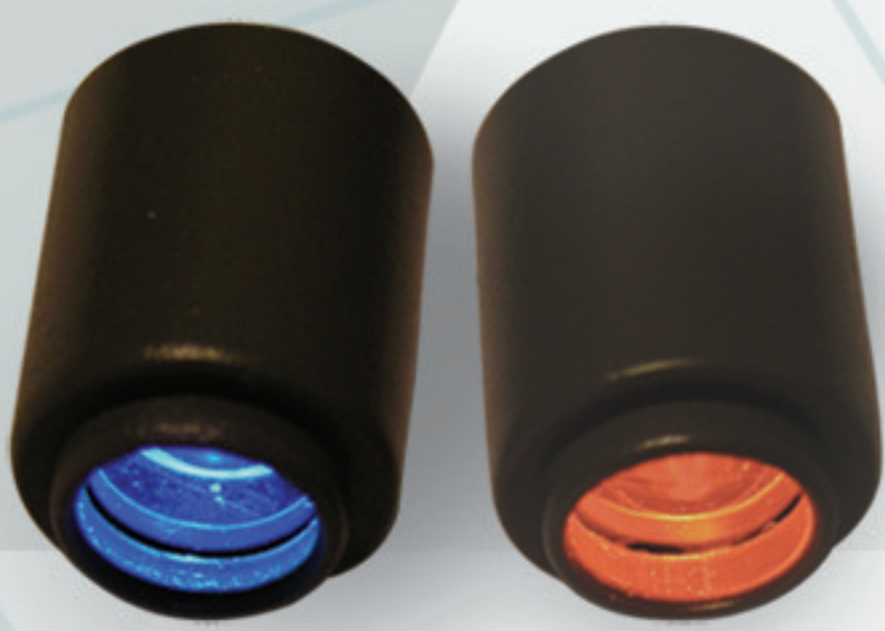

Penlight

Penlight with Cobalt Filter

LED Penlight JT-907D

(Material: Brass Dura Coat Finish)

Cobalt Filter (Red & Blue) CF-102RB

(Accessory for Eye Testing)

Battery : AAA x 2 nos

LED Penlight JT-907

(Material: Brass Chrome Finish)

Authorised Distributor :